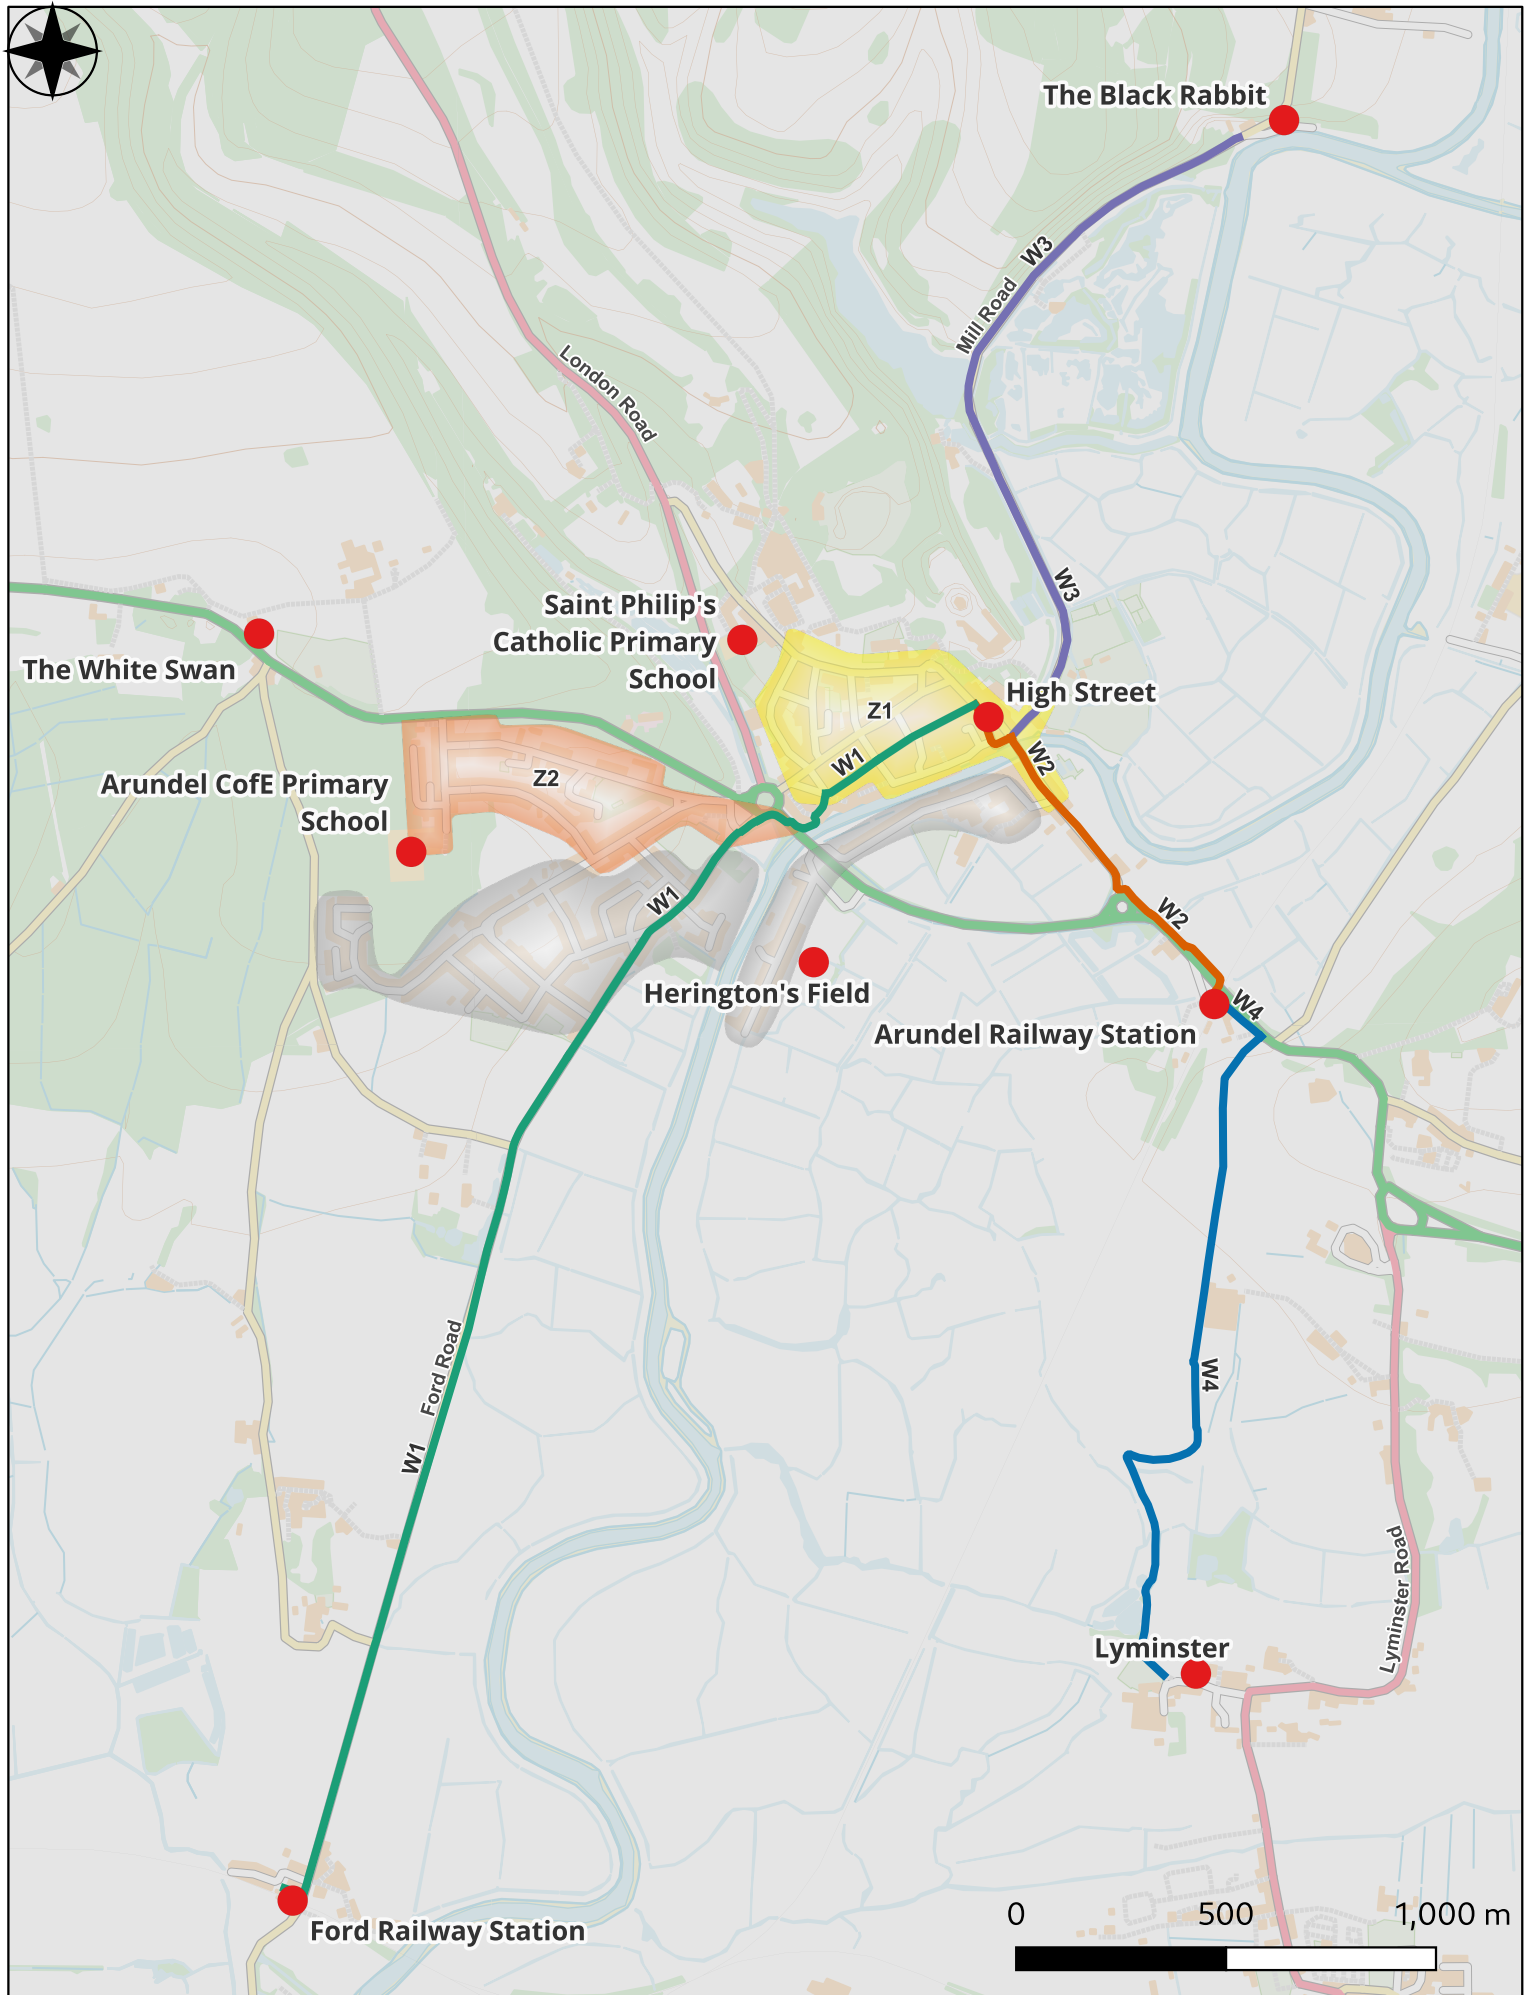

# Arundel LCWIP Walking Routes and Zones

## Walking Routes and Zones

 **W1 - High Street to Ford Station (via Tarrant St)**

 **W2 - Arundel Station to High St**

 **W3 - Mill Road to Black Rabbit**

 **W4 - Lyminster to Arundel Station (cross country)**

 **Z1 - High St, Tarrant St, River Rd, Mill Rd, Bridge, Queen St, London Rd, Mount Pleasant**

 **Z2 - Underpass, Canada Rd, Jarvis Rd, Pearson Rd**

 **Other residential areas**