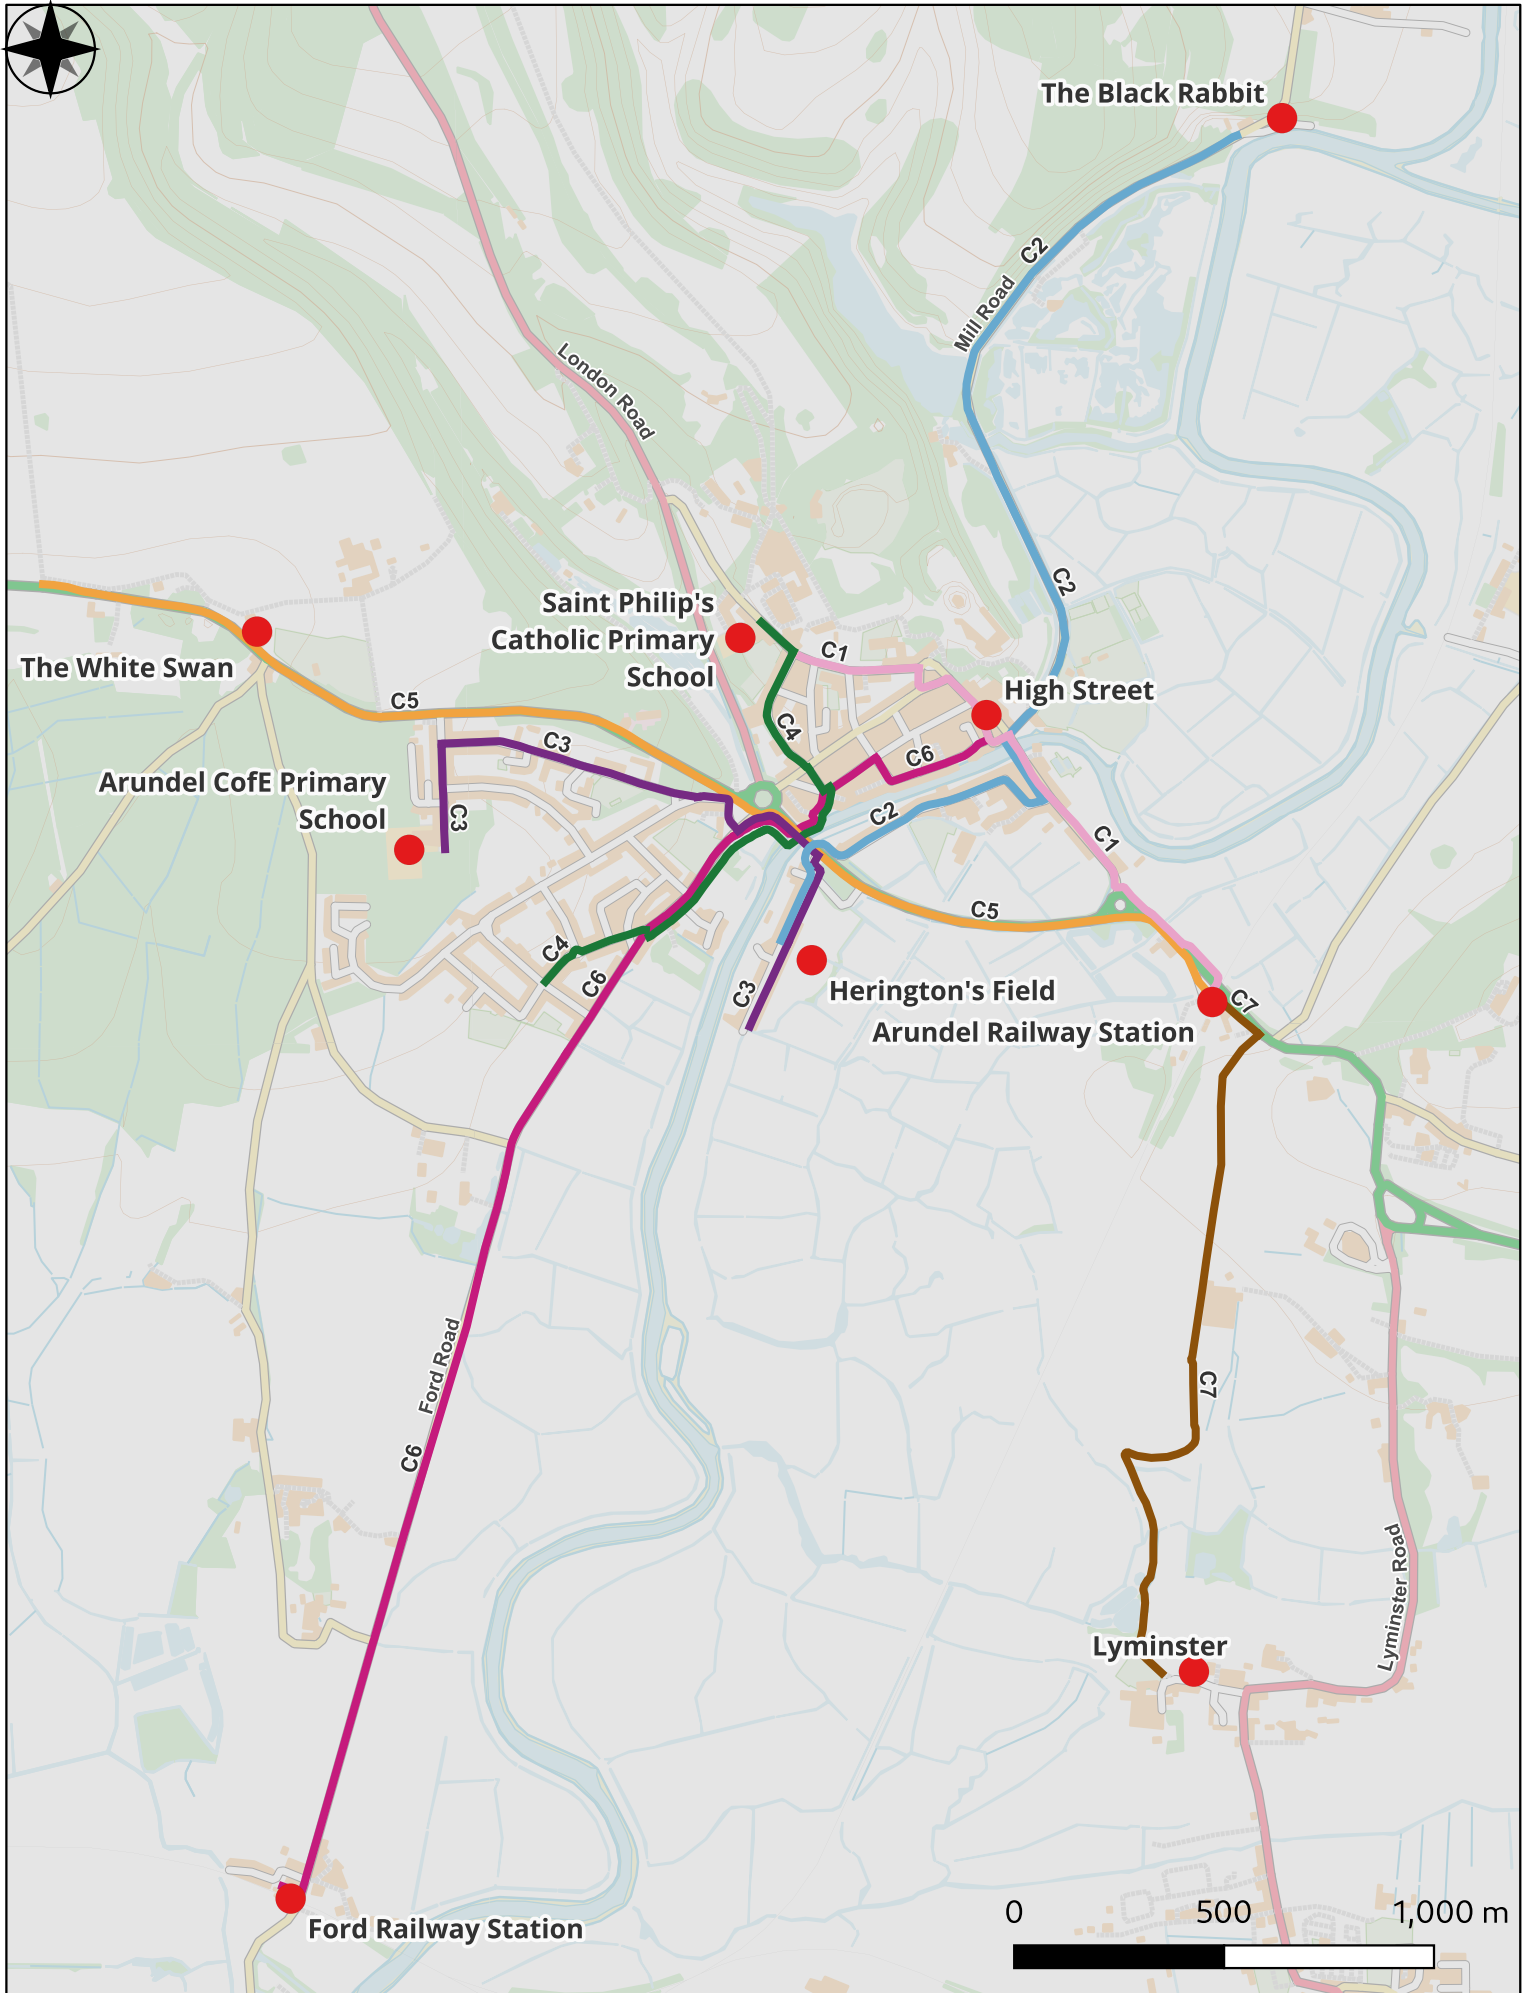

Arundel LCWIP Cycling Routes

Cycling Routes

-  **C1 - Arundel Station to St Philips School via High St**
-  **C2 - Herington's Field to Black Rabbit via High St**
-  **C3 - Fitzalan Rd to ACE School**
-  **C4 - Ford Rd area to ACE School**
-  **C5 - Arundel Station to White Swan**
-  **C6 - High St to Ford Station via Tarrant St**
-  **C7 - Lyminster to Arundel Station via Crossbush**